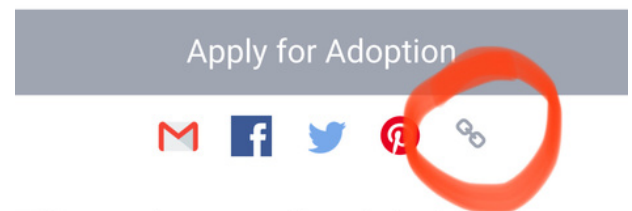

This page is powered by Shelterluv. Learn more www.shelterluv.com

Apply by clicking their photo!

Each dog will have an individualized